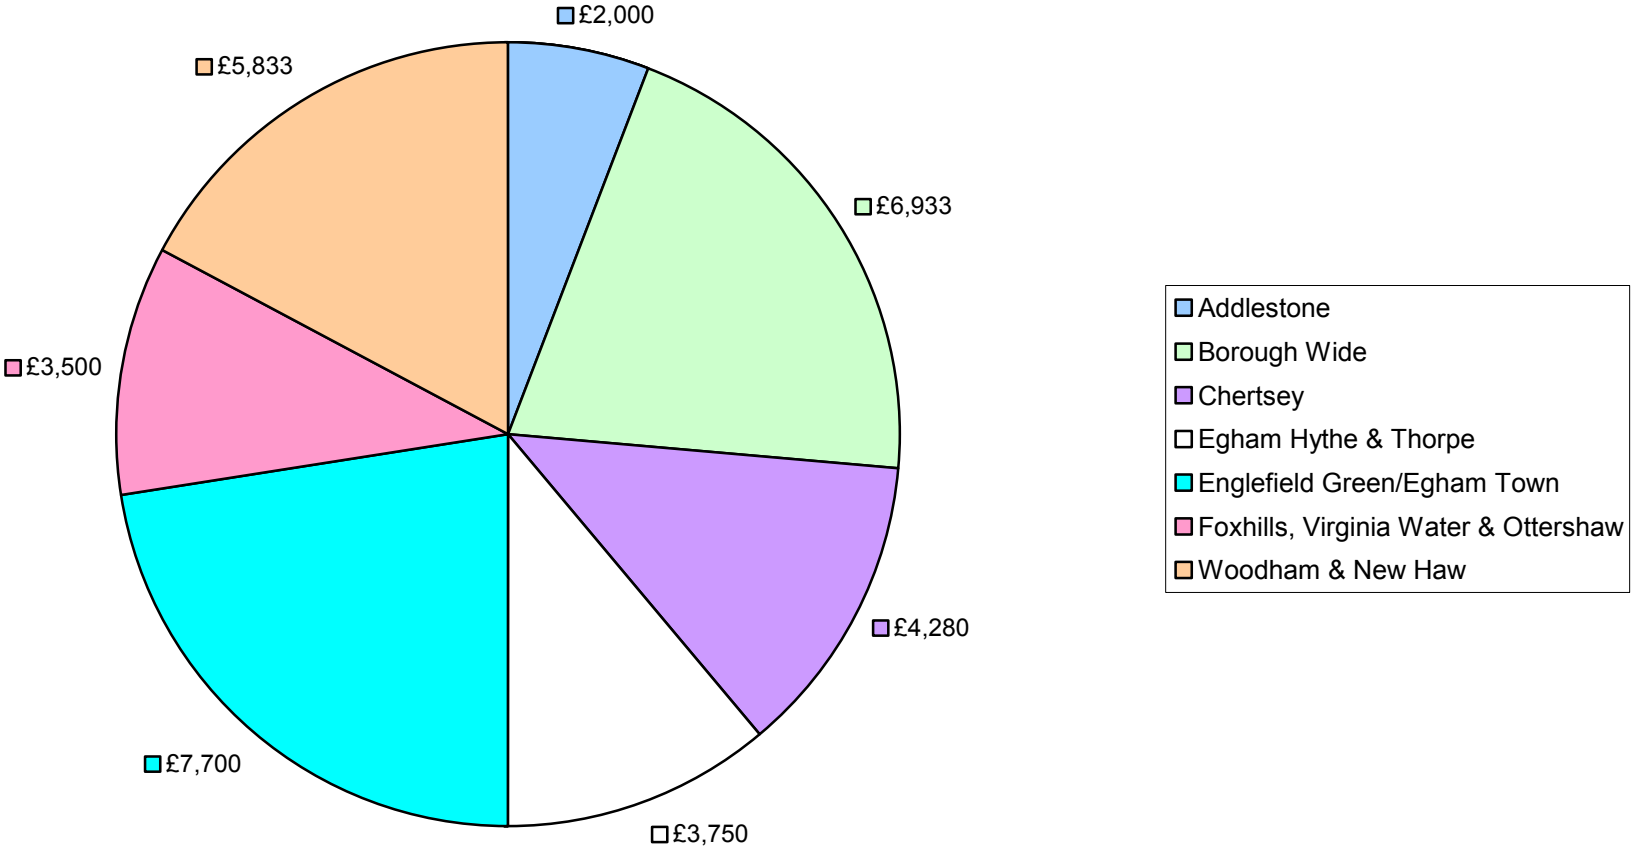

**Surrey County Council's Local Committee (Runnymede)
Allocations 2007/08 by Geographical Area Capital Expenditure**

**Surrey County Council's Local Committee (Runnymede)
Allocations 2007/08 by Geographical Area Revenue Expenditure**